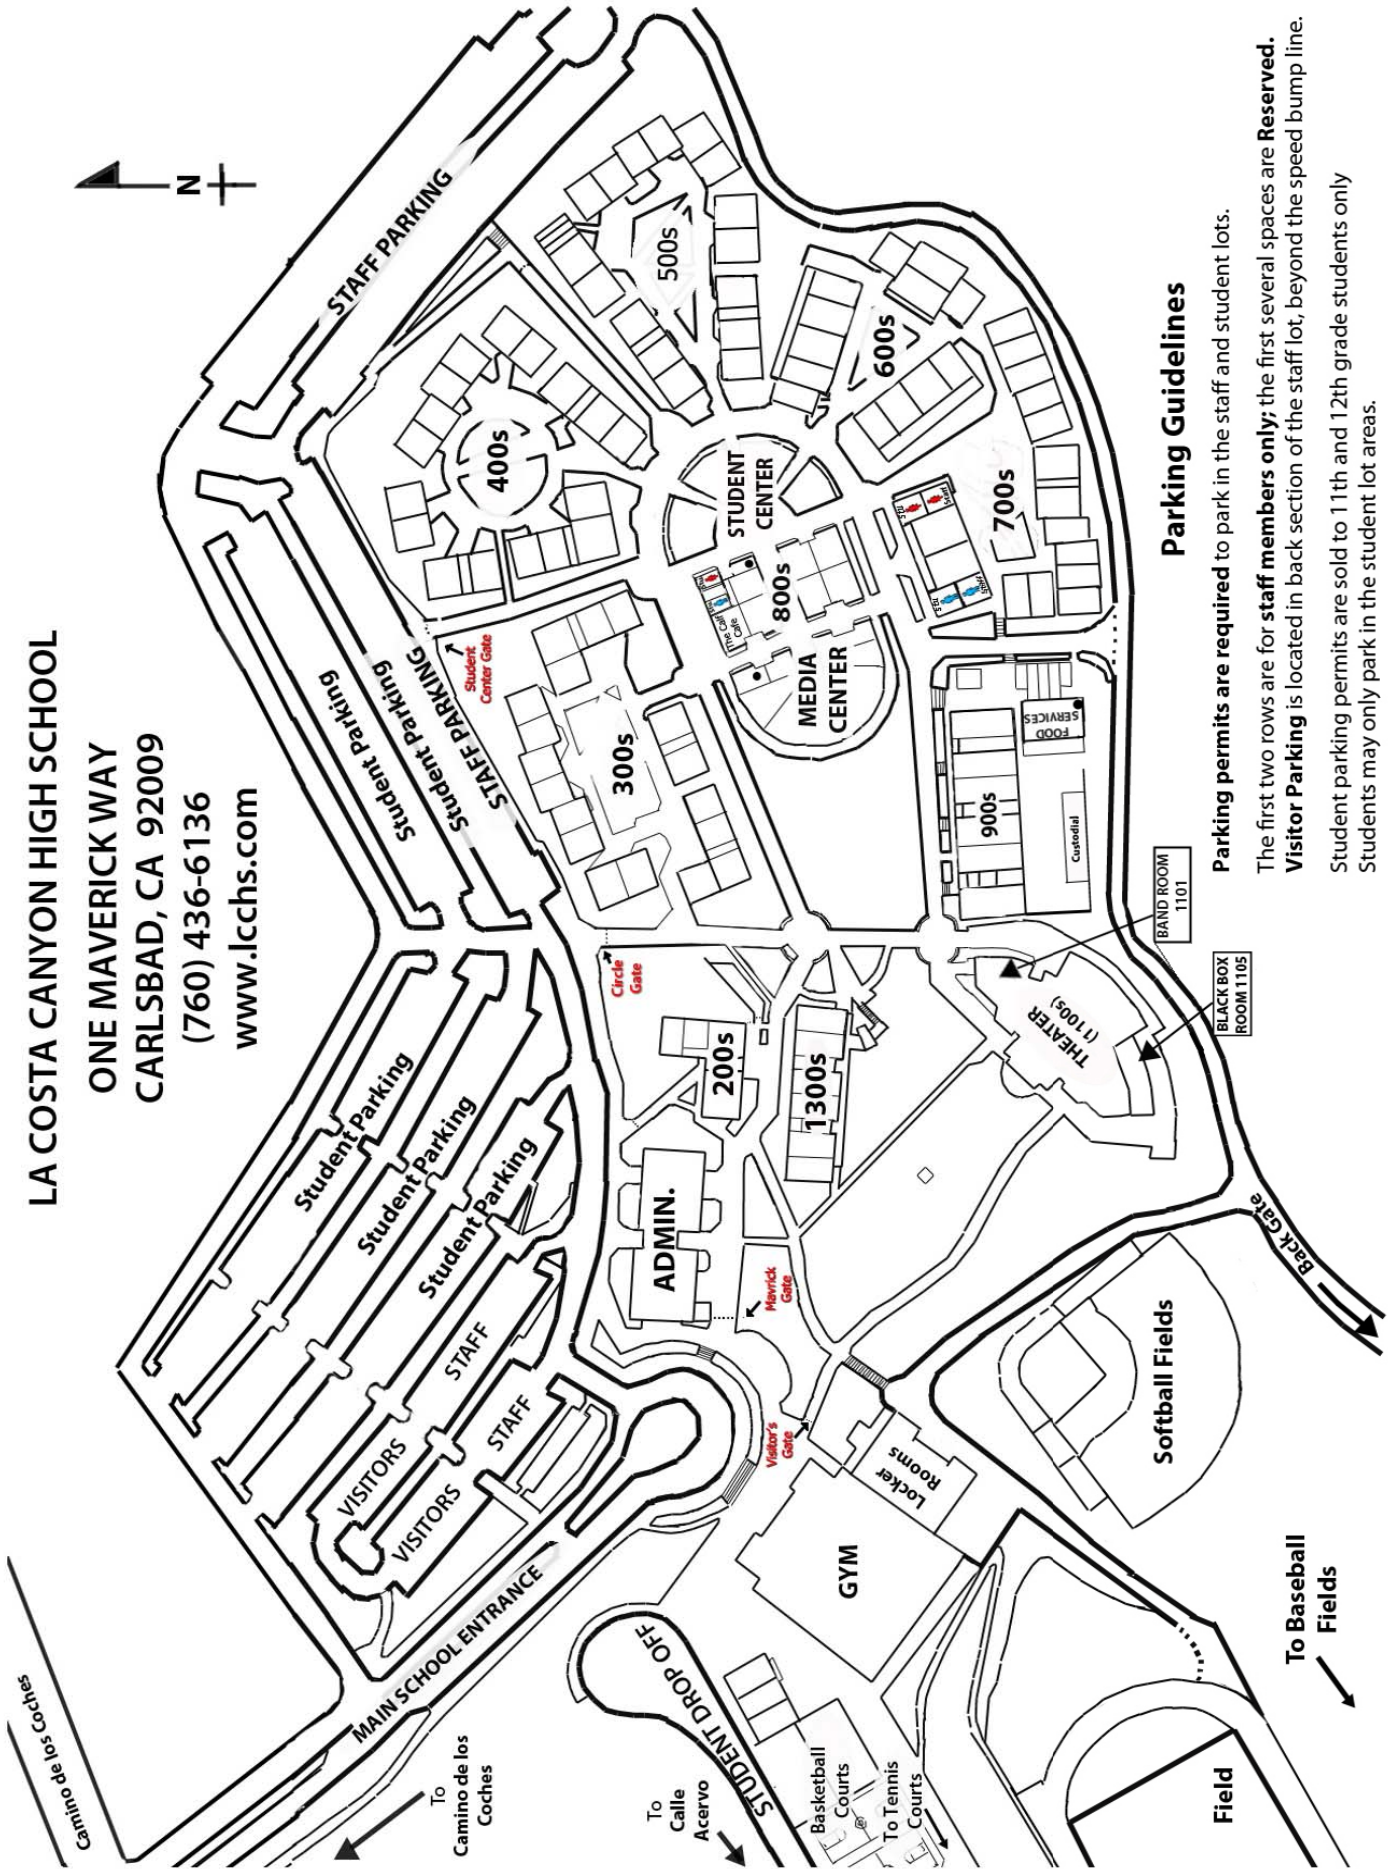

LA COSTA CANYON HIGH SCHOOL
 ONE MAVERICK WAY
 CARLSBAD, CA 92009
 (760) 436-6136
 www.lcchs.com

Parking Guidelines

Parking permits are required to park in the staff and student lots.

The first two rows are for **staff members only**; the first several spaces are **Reserved**.

Visitor Parking is located in back section of the staff lot, beyond the speed bump line.

Student parking permits are sold to 11th and 12th grade students only

Students may only park in the student lot areas.